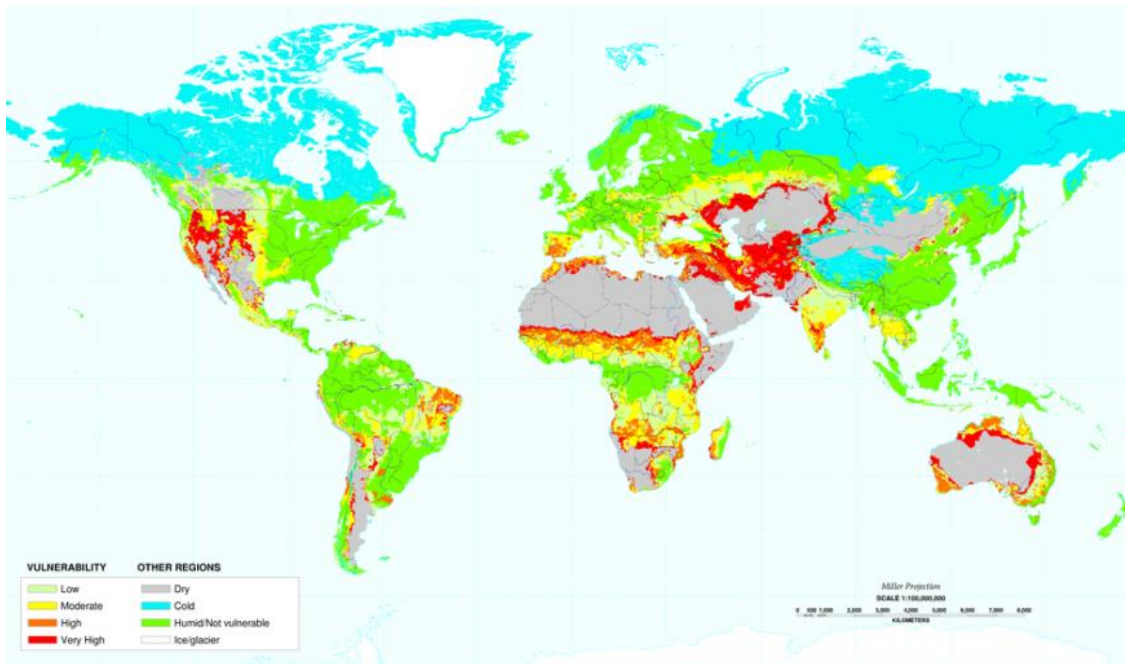

Acknowledgements

This article is based upon work from COST Action FA1308 DairyCare, supported by COST (European Cooperation in Science and Technology, www.cost.eu). COST is a funding agency for research and innovation networks. COST Actions help connect research initiatives across Europe and enable scientists to grow their ideas by sharing them with their peers. This boosts their research, career and innovation.